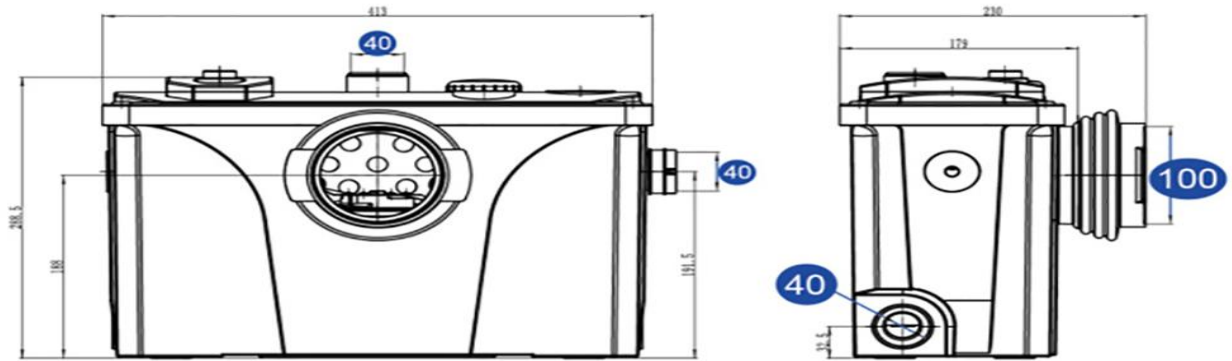

SPECIFICATIONS

Power	600 ~ 800W
Voltage	220 ~ 240V
Flow	120 ~ 220 L/min

Horizontal Head	80 M
Vertical Head	8 M
Noise	30dB