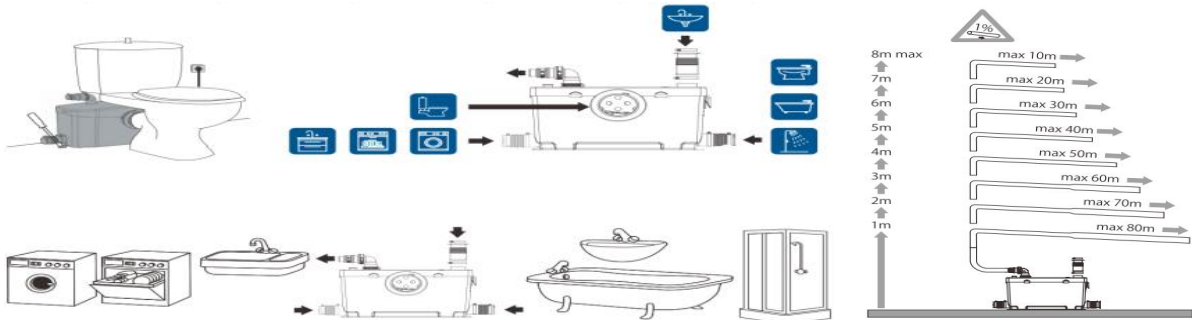

SPECIFICATIONS

Power	600 ~ 800W
Voltage	220 ~ 240V
Flow	120 ~ 220 L/min

Horizontal Head	80 M
Vertical Head	8 M
Noise	30dB