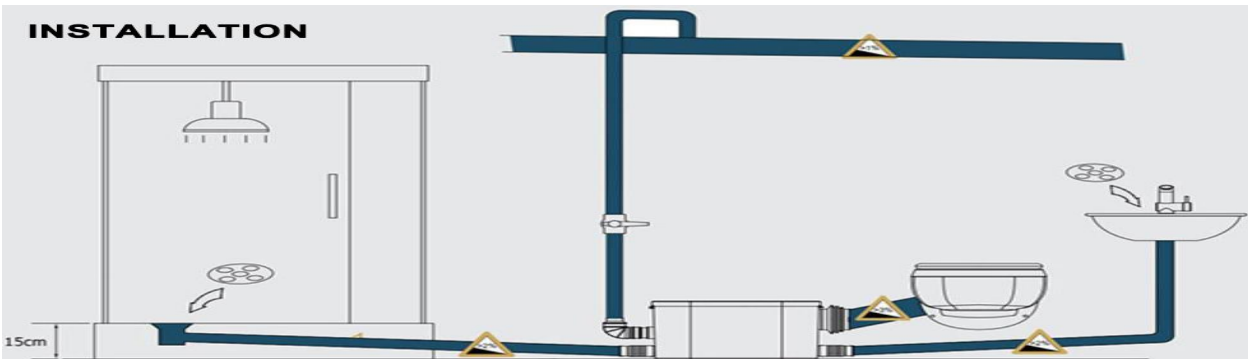

INSTALLATION