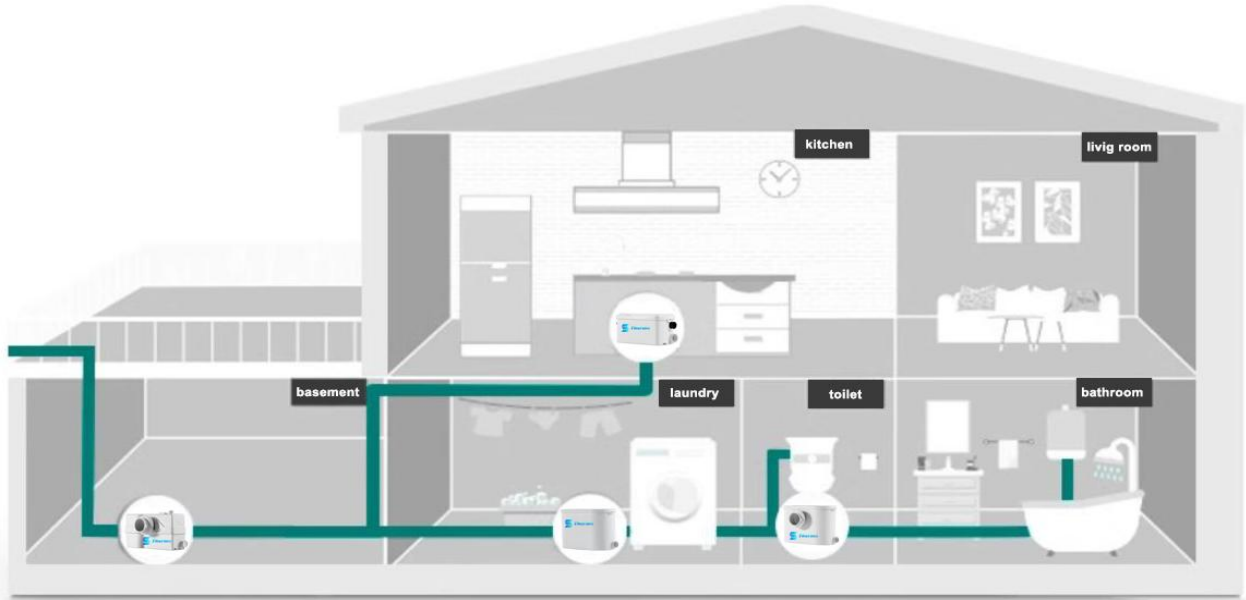

APPLICATIONS

Visit our site for more details: www.thermopumpfactory.com

For more further info, please mail to richel@auto-thermo.com

+ 86 138 5997 0585